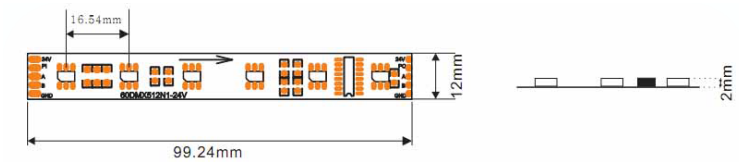

Beautiful landscape

Some application cases

Features:

- Light Emit angle 120, suitable for a wide range of viewing angles
 - * Adhesive tape attached to the back, easy to use and install
 - * Using brighter, more energy efficient, more environmentally friendly LED light source most products
 - * The working voltage is: DC24V, installation is more secure
 - * Each LED can be controlled by changing the color by program in SD card, to achieve dynamic effects as you need