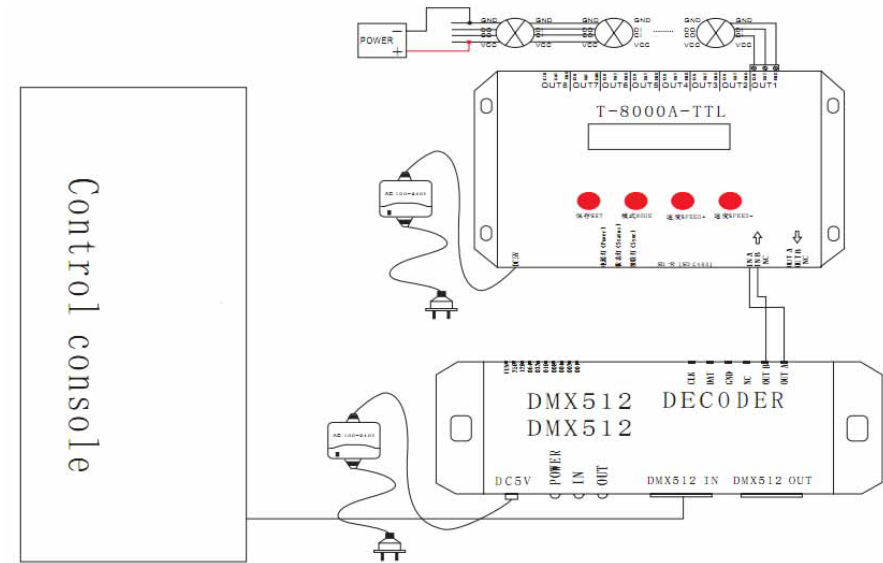

Ledlightmake
TECHNOLOGY

www.ledlightmake.com At your service

DMX512 Series

Note: please kindly check the parameter of product before you use it

Product Name: Full color flexible led strip

Application

- * Car decoration
- * Advertising signs
- * Office buildings, upscale housing construction decoration
- * Trees, bridges, arches and other landscape lighting
- * Hotel, KTV, Night clubs, halls, and other high-end entertainment

Beautiful landscape

Some application cases

Features:

- Light Emit angle 120, suitable for a wide range of viewing angles
 - * Adhesive tape attached to the back, easy to use and install
 - * Using brighter, more energy efficient, more environmentally friendly LED light source most products
 - * The working voltage is: DC24V, installation is more secure
 - * Each LED can be controlled by changing the color by program in SD card, to achieve dynamic effects as you need