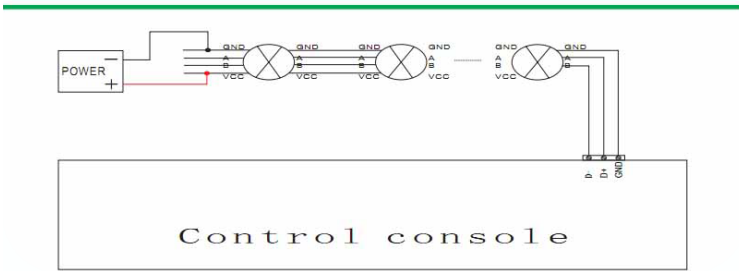

Ledlightmake
TECHNOLOGY

www.ledlightmake.com At your service

DMX512 Series

Note: please kindly check the parameter of product before you use it

Product Name: Full color flexible led strip

Application

- * Car decoration
- * Advertising signs
- * Office buildings, upscale housing construction decoration
- * Trees, bridges, arches and other landscape lighting
- * Hotel, KTV, Night clubs, halls, and other high-end entertainment

Beautiful landscape

Some application cases

Features:

- Light Emit angle 120, suitable for a wide range of viewing angles
 - * Adhesive tape attached to the back, easy to use and install
 - * Using brighter, more energy efficient, more environmentally friendly LED light source most products
 - * The working voltage is: DC24V, installation is more secure
 - * Each LED can be controlled by changing the color by program in SD card, to achieve dynamic effects as you need